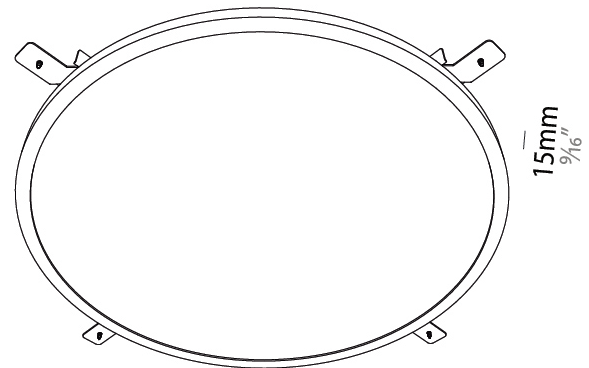

GENERAL

Series: Harmony Round
Partner: Ivela
Division: Architectural
Installation: Suspension
Product Type: Panels
Mounting Location: Ceiling
Light Distribution: Direct

PHYSICAL

Shape: Round
Diameter (mm): 707
Diameter (in): 27 ¹³ / ₁₆
Height (mm): 15
Height (in): 9/16
Max. Overall Height (mm): 2500
Max. Overall Height (in): 98 ⁷ / ₁₆
Diffuser: PMMA - Opal / Prismatic
Fixture Finish: WHI / BLK / GLD
Fixture Material: Aluminum

GENERAL

Series: Harmony Round
 Partner: Ivela
 Division: Architectural
 Installation: Surface
 Product Type: Panels
 Mounting Location: Ceiling
 Light Distribution: Direct

PHYSICAL

Shape: Round
 Diameter (mm): 707
 Diameter (in): 27 ¹³/₁₆
 Height (mm): 15
 Height (in): 9/16
 Diffuser: PMMA - Opal
 Fixture Finish: WHI / BLK / GLD
 Fixture Material: Aluminum

GENERAL

Series: Harmony Round
Partner: Ivela
Division: Architectural
Installation: Recessed
Product Type: Panels
Mounting Location: Ceiling
Light Distribution: Direct

PHYSICAL

Shape: Round
Diameter (mm): 707
Diameter (in): 28 13/16
Height (mm): 15
Height (in): 9/16
Diffuser: PMMA - Opal
Fixture Finish: WHI / BLK / GLD
Fixture Material: Aluminum

Certified By: CSA Certified to UL and CSA Standards
IP rating: IP20

Ø707mm 27 13/16"

15mm
9/16"

HARMONY ROUND RECESSED

A56182-

PROJECT	_____
TYPE	_____
SPECIFIER	_____
QUANTITY	_____
DATE	_____

HARMONY ROUND COLOR FINISH CHART