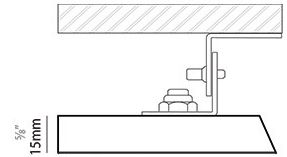

HARMONY ROUND SURFACE

A52032-

base number   Color   Finish   Diffuser
Temperature   Options   Options

1. To build a product code in our configurator select the specify button on the base model # product page
2. To build a manual product code on this datasheet choose from the options listed below in blue font and add the suffix to the base model #

GENERAL

Series: Harmony Round
Partner: Ivela
Division: Architectural
Installation: Surface
Product Type: Panels
Mounting Location: Ceiling
Light Distribution: Direct

PHYSICAL

Shape: Round
Diameter (mm): 707
Diameter (in): 27 ¹³/₁₆
Height (mm): 15
Height (in): 9/16
Diffuser: PMMA - Opal
Fixture Finish: WHI / BLK / GLD
Fixture Material: Aluminum

ELECTRICAL

Lamp Type: LED
Input Wattage (W): 44
Dimming: Tri-Mode (Non-Dimming and Phase Dimming (120Vac only) and 0-10V Dimming)
Driver Included: No
Driver Location: Remote
Driver Type: Constant Voltage - Universal
Driver Class: Class 2
Housing: ENCP 5 (ERP) ENCP 13 (SC Power)
Input Voltage (V): 120 - 277
Output Voltage (V): 24

LED

Color Temperature (°K): 2700 / 3000 / 3500 / 4000
Max. Delivered Lumen (lm): 3168 / 3300 / 3398 / 3498
Nominal Lumen (lm): 5280 / 5500 / 5663 / 5830
CRI: >93 CRI
Lamp Life (hrs): 50000

OPTICAL

RATINGS AND CERTIFICATIONS

Certified By: CSA Certified to UL and CSA Standards
IP rating: IP20

PROJECT
TYPE
SPECIFIER
QUANTITY
DATE

Ø707mm 27 ¹³/₁₆"