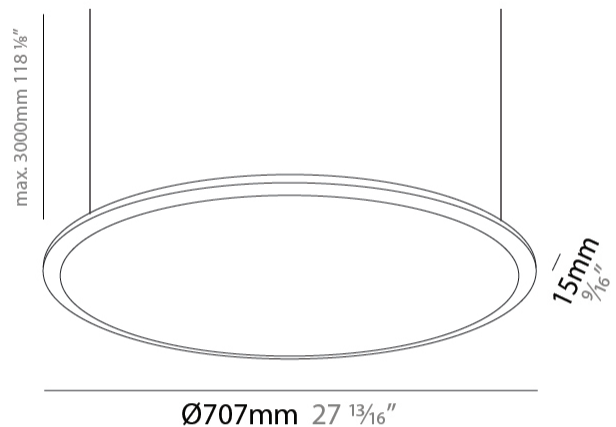

PROJECT	
TYPE	
SPECIFIER	
QUANTITY	
DATE	

HARMONY ROUND SUSPENSION

A51061-

base number	Color	Finish	Diffuser
	Temperature	Options	Options

1. To build a product code in our configurator select the specify button on the base model # product page
2. To build a manual product code on this datasheet choose from the options listed below in blue font and add the suffix to the base model #

GENERAL

Series: Harmony Round
Partner: Ivela
Division: Architectural
Installation: Suspension
Product Type: Panels
Mounting Location: Ceiling
Light Distribution: Direct

PHYSICAL

Shape: Round
Diameter (mm): 707
Diameter (in): 27 ¹³/₁₆
Height (mm): 15
Height (in): 9/16
Max. Overall Height (mm): 2500
Max. Overall Height (in): 98 ⁷/₁₆
Diffuser: PMMA - Opal / Prismatic
Fixture Finish: WHI / BLK / GLD
Fixture Material: Aluminum

ELECTRICAL

Lamp Type: LED
Input Wattage (W): 44
Dimming: Tri-Mode (Non-Dimming and Phase Dimming (120Vac only) and 0-10V Dimming)
Driver Included: No
Driver Location: Remote
Driver Type: Constant Voltage - Universal
Driver Class: Class 2
Housing: ENCP 5 (ERP) ENCP 13 (SC Power)
Input Voltage (V): 120 - 277
Output Voltage (V): 24

LED

Color Temperature (°K): 2700 / 3000 / 3500 / 4000
Max. Delivered Lumen (lm): 3168 / 3300 / 3398 / 3498
Nominal Lumen (lm): 5280 / 5500 / 5663 / 5830
CRI: >93 CRI
Lamp Life (hrs): 50000

OPTICAL

RATINGS AND CERTIFICATIONS

Certified By: Certified for North American Standards
IP rating: IP20